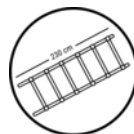

RTT

Meridian Outdoor - Bilbao M auto

Meridian Outdoor - Bilbao M auto 210 x 130cm

Size assembled:	210 x 130 x 100cm
Size folded:	210 x 130 x 26cm
Weight (incl. ladder and cover):	64Kg
Color:	tent: grey topshell / cover: black
Tent material:	280g/m ² poly cotton RipStop fabric (Canvas) polyurethane coated - water column 2000mm
Hardshell top material:	acrylic
Opening mechanism top cover:	electric open / close (remote control)
Tent floor:	aluminium composite floor - aluminium ladder frame
Poles and structure:	aluminium folding mechanism
Max load capacity:	330Kg when unfolded
Ladder:	230cm alu automatic ladder with adjustment locks - 120kg load capacity
Matress:	200cm x 130cm x 3cm high density foam - foam density 30g / l
What is in the box:	roof tent mounting kit with C-profile bottom rails (integrated) and clip kit aluminum automatic ladder 230cm

Capacity:

for up to 2 adults

Installation:

easy Installation with C-channel

Ladder:

230cm Ladder aluminium

Hardshell:

acrylic upper shell