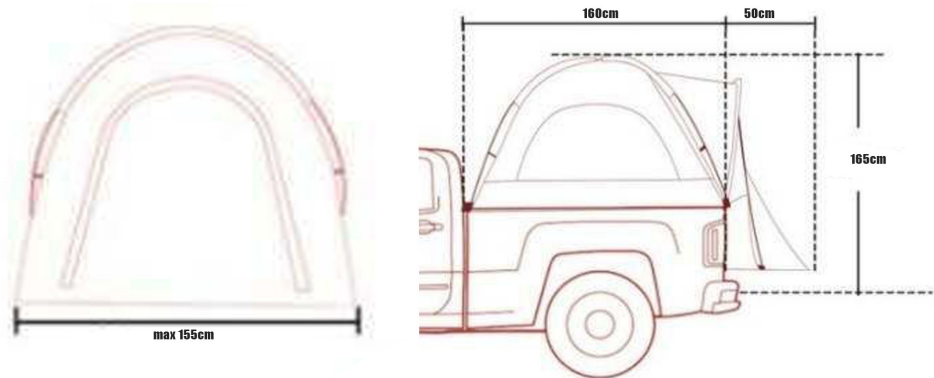

Meridian Outdoor - Alicante L truck bed tent grey

Meridian Outdoor - Alicante L natural grey

Truck bed tent for mid size pickup trucks
with additional flyover

Size unfolded:	210 x 155 x 165cm
Size folded:	33 x 42 x 18cm
max height:	165cm
Color:	tent: natural grey flyover: natural grey floor: 300D PVC
Tent material:	annex: Poly Oxford floor: 300D PVC
Poles:	fibreglass cross-poles
Ropes:	with clip adjust
Ventilation:	4 sides ventilated
Water rating:	2000mm column
UPF:	50+
Flyover instructions:	use in storm or heavy rain