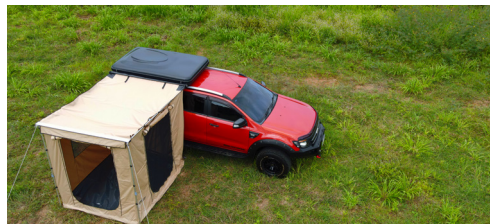

Meridian Outdoor - Catania HD awning room sand

Heavy Duty 600D

Catania HD awning room in desert sand is available in 5 sizes (for the awning sizes):

- 200 x 200cm fits for LW and HD versions of the awning
- 200 x 250cm fits for LW and HD versions of the awning
- 200 x 300cm
- 250 x 250cm fits for LW and HD versions of the awning
- 250 x 300cm

Size assembled:	200 x 200cm / 200 x 250cm / 200 x 300cm 250 x 250cm / 250 x 300cm
Size folded:	38 x 44 x 28cm / 38 x 52 x 28cm / 44 x 55 x 28cm 38 x 56 x 28cm / 44 x 60 x 28cm
max height:	200cm
Color:	tent: desert sand floor: black pvc
Annex material:	annex: 600D Poly Oxford floor: 600D PVC (with Zipper, removable)
Connection:	connected by Zipper and Velcro
entry / windows:	1 big entry 2 side windows 1 Opening to the vehicle side
doors / window:	covered by fabric additional mosquito screens at all doors and windows
Water rating:	2000mm column
UPF:	50+