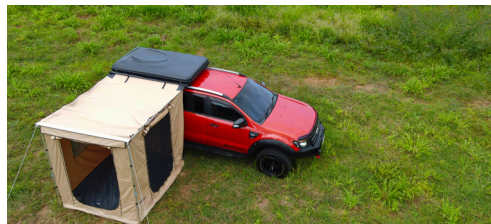

Meridian Outdoor - Catania LW awning room sand

Light Weight - 280 gr/m²

Catania LW awning room in desert sand is available in 3 sizes
(for the awning sizes):

- 200 x 200cm fits for LW and HD versions of the awning
- 200 x 250cm fits for LW and HD versions of the awning
- 250 x 250cm fits for LW and HD versions of the awning

Size assembled:	200 x 200cm / 200 x 250cm / 250 x 250cm
Size folded:	38 x 44 x 20cm / 38 x 52 x 20cm / 44 x 55 x 20cm
max height:	200cm
Color:	tent: desert sand floor: black pvc
Awning material:	awning: 280g/m ² poly cotton canvas floor: 600D PVC (with Zipper, removable)
Connection:	connected by Zipper and Velcro
entry / windows:	1 big entry 2 side windows 1 Opening to the vehicle side
doors / window:	covered by fabric additional mosquito screens at all doors and windows
Water rating:	1500mm column
UPF:	50+