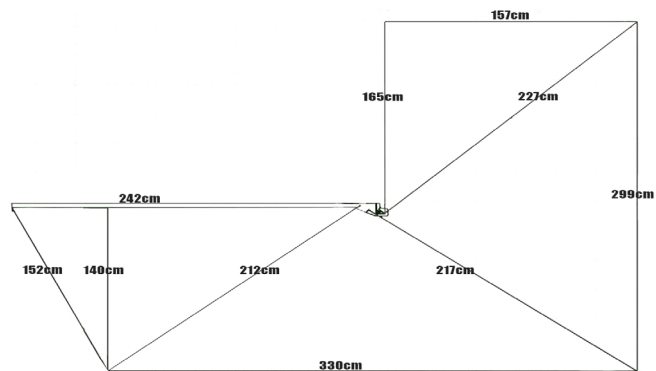

## Meridian Outdoor - San Marino awning L sand

270° awning free-standing  
Large size

Size unfolded:	see picture 8,2 m <sup>2</sup> covered area
Size folded:	242 x 24 x 24cm
max height:	210cm
Color:	tent: desert sand cover: black
Awning material:	awning: 600D Oxford transport cover: 600D PVC
Backing plate:	aluminium
Brackets:	aluminium L - shape
Poles:	no supporting poles / free standing awning
Water rating:	600mm column
UPF:	50+
available:	left side awning right side awning