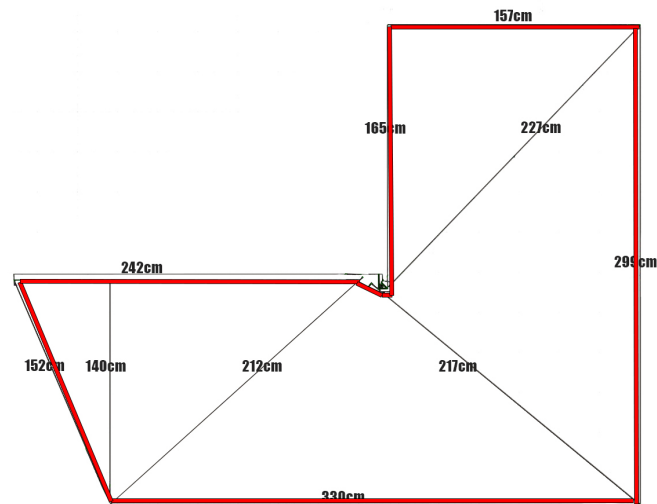

# Meridian Outdoor - San Marino L awning room sand

## Meridian Outdoor - San Marino awning room L sand

270° awning room for free-standing awning  
Large size

Size unfolded:	see picture awning room follows the red line
Size folded:	55 x 48 x 16cm
max height:	200cm
Color:	tent: desert sand floor: 600D PVC removable by Zipper
Annex material:	annex: 600D Oxford floor: 600D PVC
Connection:	connection to the awning by velcro
Pegs and ropes:	pegs and ropes incl.
Poles:	no supporting poles required
Water rating:	1200mm column
UPF:	50+
available:	annex room for left side awning annex room for right side awning