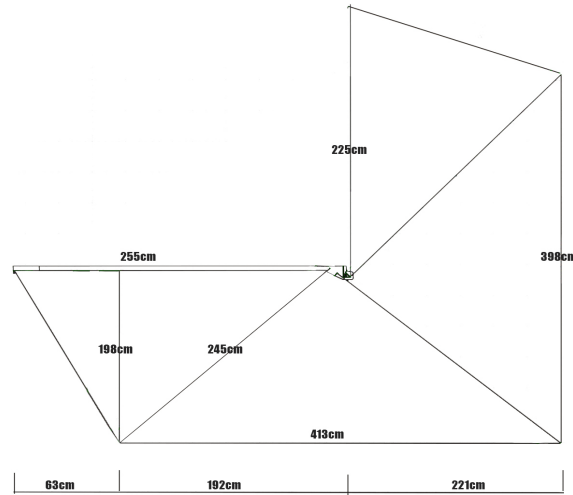

## Meridian Outdoor - San Marino awning XL terra dark

270° awning free-standing  
Xtra-Large size

Size unfolded:	see picture 12,85 m <sup>2</sup> covered area
Size folded:	262 x 23 x 26cm
max height:	220cm
Color:	tent: terra dark cover: black
Awning material:	awning: 600D Oxford transport cover: 600D PVC
Backing plate:	aluminium
Brackets:	aluminium L - shape 3pc.
Poles:	no supporting poles / free standing awning (storm-security poles incl.)
Water rating:	1300mm column
UPF:	50+
available:	left side awning right side awning